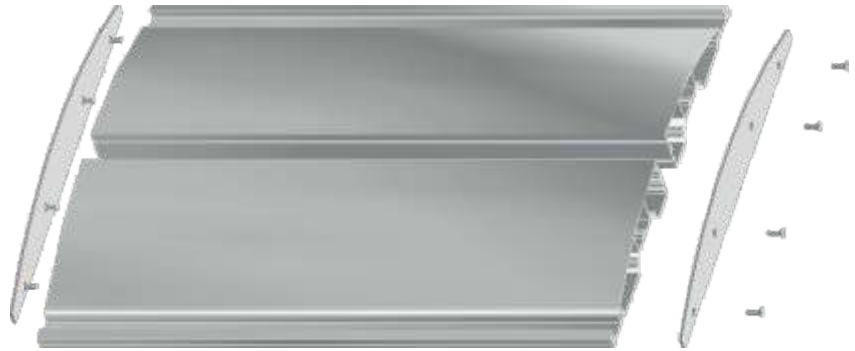

300mm Wall Signs

Product Features

- Print the desired sign on your printer.
- Easy to change sign.
- Add-on option (see picture below).
- For indoor use or outdoor use, depending on media used.
- Concealed mounting (screws, masonry plugs supplied)
- Non-reflective media cover supplied.
- Steel Powder Coated End Caps

CODE	DESCRIPTION	SIZE
SF4002	Sign Frame	150mm x 300mm
SF4004	Sign Frame	200mm x 300mm
SF4006	Sign Frame	250mm x 300mm
SF4008	Sign Frame	300mm x 300mm
SF4010	Sign Frame A3	420mm x 300mm
SF4012	Sign Frame	500mm x 300mm
SF4014	Sign Frame	600mm x 300mm
SF4016	Sign Frame	700mm x 300mm
SF4018	Sign Frame	800mm x 300mm

Add-on Option

Sign Frames slides into grooves to connect multiple sign frames.

Male/Female Interconnecting System
Can be cut to custom sizes

420mm Wall Signs

CODE	DESCRIPTION	SIZE
SF4102	Sign Frame	150mm x 420mm
SF4104	Sign Frame	200mm x 420mm
SF4106	Sign Frame	250mm x 420mm
SF4110	Sign Frame A3	300mm x 420mm
SF4112	Sign Frame	500mm x 420mm
SF4114	Sign Frame	600mm x 420mm
SF4116	Sign Frame	700mm x 420mm
SF4118	Sign Frame	800mm x 420mm

Add-on Option

Sign Frames slides into grooves to connect multiple sign frames.

Male/Female Interconnecting System
Can be cut to custom sizes