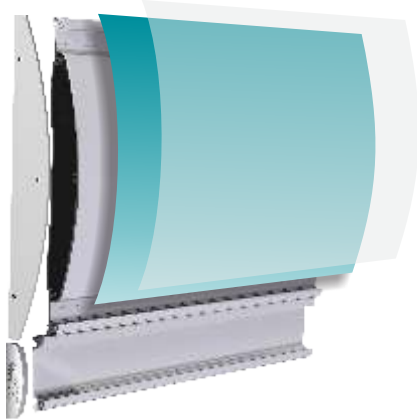

300mm Wall Signs

Product Features

- Print the desired sign on your printer.
- Easy to change sign.
- Add-on option (see picture below).
- For indoor use or outdoor use, depending on media used.
- Concealed mounting (screws, masonry plugs supplied)
- Non-reflective media cover supplied.
- Steel Powder Coated End Caps

CODE	DESCRIPTION	SIZE
SF4002	Sign Frame	150mm x 300mm
SF4004	Sign Frame	200mm x 300mm
SF4006	Sign Frame	250mm x 300mm
SF4008	Sign Frame	300mm x 300mm
SF4010	Sign Frame A3	420mm x 300mm
SF4012	Sign Frame	500mm x 300mm
SF4014	Sign Frame	600mm x 300mm
SF4016	Sign Frame	700mm x 300mm
SF4018	Sign Frame	800mm x 300mm

Add-on Option

Sign Frames slides into grooves to connect multiple sign frames.

Male/Female Interconnecting System
Can be cut to custom sizes

420mm Wall Signs

CODE	DESCRIPTION	SIZE
SF4102	Sign Frame	150mm x 420mm
SF4104	Sign Frame	200mm x 420mm
SF4106	Sign Frame	250mm x 420mm
SF4110	Sign Frame A3	300mm x 420mm
SF4112	Sign Frame	500mm x 420mm
SF4114	Sign Frame	600mm x 420mm
SF4116	Sign Frame	700mm x 420mm
SF4118	Sign Frame	800mm x 420mm

Product Features

- Print the desired sign on your printer.
- Easy to change sign.
- Add-on option (see picture below).
- For indoor use or outdoor use, depending on media used.
- Concealed mounting (screws, masonry plugs supplied)
- Non-reflective media cover supplied.