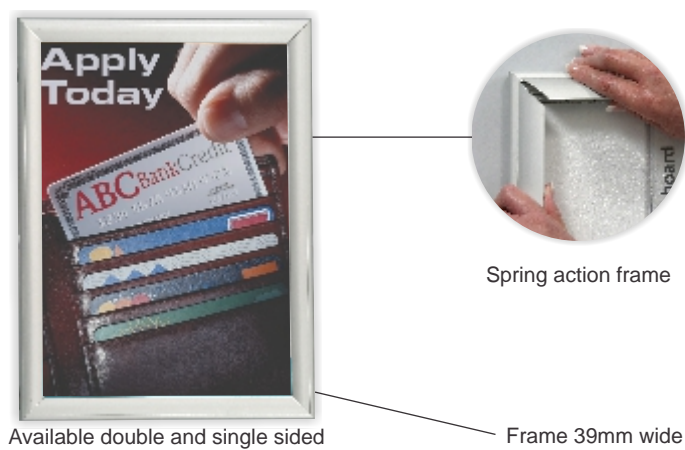

Poster Frames Chrome Corner

CODE	DESCRIPTION	SIZE	POSTER SIZE	TOTAL SIZE
BG3000	Poster Frame A0 <i>Chrome Corner</i>	1250 x 900mm	1189 x 841mm	1184 x 834mm
BG3001	Poster Frame A1 <i>Chrome Corner</i>	900 x 655mm	841 x 594mm	834 x 589mm
BG3002	Poster Frame A2 <i>Chrome Corner</i>	655 x 480mm	594 x 420mm	589 x 414mm
BG3003	Poster Frame A3 <i>Chrome Corner</i>	480 x 360mm	420 x 297mm	414 x 294mm
BG3004	Poster Frame A4 <i>Chrome Corner</i>	360 x 270mm	297 x 210mm	294 x 204mm

Product Features

- Chrome plated plastic corner.
- Aluminium frame 33mm wide.
- Spring action frame.
- Quick and easy poster display change.
- Mounting screws and wall plugs included.
- Non-reflective media cover supplied - see page 90 for additional plexiglass cover options.

Mitred Corner

Product Features

- Mitred corner.
- Aluminium frame 39mm wide.
- Spring action frame.
- Quick and easy poster display change.
- Mounting screws and wall plugs included for single sided Poster Frames only.
- Non-reflective media cover supplied - see page 90 for additional plexiglass cover options.

CODE	DESCRIPTION	TOTAL SIZE	POSTER SIZE	VIEWING SIZE
BG1000	Poster Frame A0 Single Sided	1250 x 900mm	1189 x 841mm	1172 x 822mm
BG1001	Poster Frame A1 Single Sided	900 x 655mm	841 x 594mm	822 x 577mm
BG1002	Poster Frame A2 Single Sided	655 x 480mm	594 x 420mm	577 x 402mm
BG1003	Poster Frame A3 Single Sided	480 x 360mm	420 x 297mm	402 x 282mm
BG1004	Poster Frame A4 Single Sided	360 x 270mm	297 x 210mm	282 x 192mm
BG1005	Poster Frame A5 Single Sided	270 x 210mm	210 x 148mm	192 x 132mm
BG2000	Poster Frame A0 Double Sided	1250 x 900mm	1189 x 841mm	1172 x 822mm
BG2001	Poster Frame A1 Double Sided	900 x 655mm	841 x 594mm	822 x 577mm
BG2002	Poster Frame A2 Double Sided	655 x 480mm	594 x 420mm	577 x 402mm
BG2003	Poster Frame A3 Double Sided	480 x 360mm	420 x 297mm	402 x 282mm
BG2004	Poster Frame A4 Double Sided	360 x 270mm	297 x 210mm	282 x 192mm