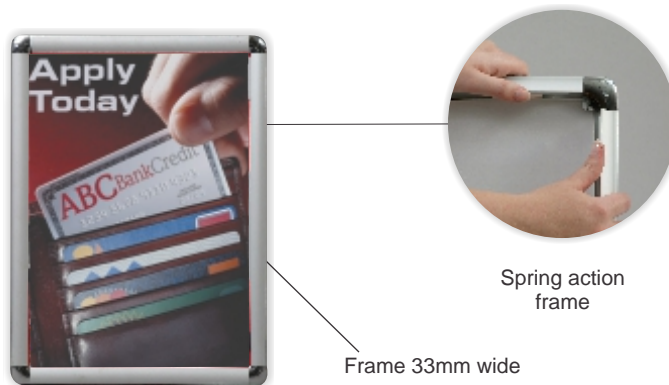

Poster Frames Chrome Corner

CODE	DESCRIPTION	SIZE	POSTER SIZE	TOTAL SIZE
BG3000	Poster Frame A0 <i>Chrome Corner</i>	1250 x 900mm	1189 x 841mm	1184 x 834mm
BG3001	Poster Frame A1 <i>Chrome Corner</i>	900 x 655mm	841 x 594mm	834 x 589mm
BG3002	Poster Frame A2 <i>Chrome Corner</i>	655 x 480mm	594 x 420mm	589 x 414mm
BG3003	Poster Frame A3 <i>Chrome Corner</i>	480 x 360mm	420 x 297mm	414 x 294mm
BG3004	Poster Frame A4 <i>Chrome Corner</i>	360 x 270mm	297 x 210mm	294 x 204mm

Product Features

- Chrome plated plastic corner.
- Aluminium frame 33mm wide.
- Spring action frame.
- Quick and easy poster display change.
- Mounting screws and wall plugs included.
- Non-reflective media cover supplied - see page 90 for additional plexiglass cover options.

Mitred Corner

Product Features

- Mitred corner.
- Aluminium frame 39mm wide.
- Spring action frame.
- Quick and easy poster display change.
- Mounting screws and wall plugs included for single sided Poster Frames only.
- Non-reflective media cover supplied - see page 90 for additional plexiglass cover options.

CODE	DESCRIPTION	TOTAL SIZE	POSTER SIZE	VIEWING SIZE
BG1000	Poster Frame A0 Single Sided	1250 x 900mm	1189 x 841mm	1172 x 822mm
BG1001	Poster Frame A1 Single Sided	900 x 655mm	841 x 594mm	822 x 577mm
BG1002	Poster Frame A2 Single Sided	655 x 480mm	594 x 420mm	577 x 402mm
BG1003	Poster Frame A3 Single Sided	480 x 360mm	420 x 297mm	402 x 282mm
BG1004	Poster Frame A4 Single Sided	360 x 270mm	297 x 210mm	282 x 192mm
BG1005	Poster Frame A5 Single Sided	270 x 210mm	210 x 148mm	192 x 132mm
BG2000	Poster Frame A0 Double Sided	1250 x 900mm	1189 x 841mm	1172 x 822mm
BG2001	Poster Frame A1 Double Sided	900 x 655mm	841 x 594mm	822 x 577mm
BG2002	Poster Frame A2 Double Sided	655 x 480mm	594 x 420mm	577 x 402mm
BG2003	Poster Frame A3 Double Sided	480 x 360mm	420 x 297mm	402 x 282mm
BG2004	Poster Frame A4 Double Sided	360 x 270mm	297 x 210mm	282 x 192mm