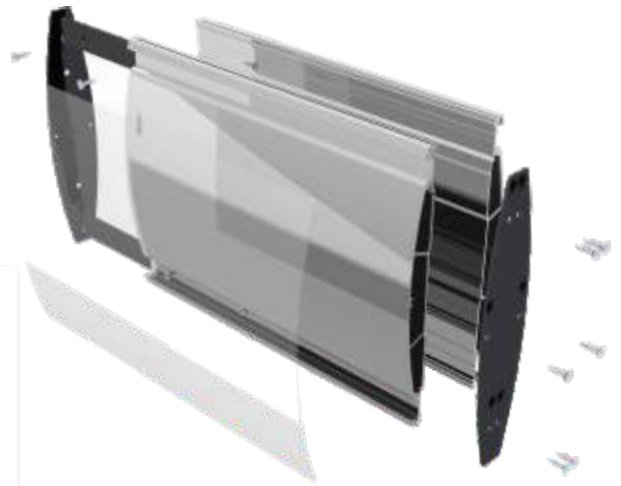

Double Sided Wall Signs

210mm and 300mm Signs

Add-on Option

Sign Frames slides into grooves to connect multiple sign frames.

Male/Female Interconnecting System
Can be cut to custom sizes

Product Features

- Print the desired sign on your printer.
- Easy to change sign.
- Add-on option (see picture above).
- For indoor use or outdoor use, depending on media used.
- Concealed mounting (screws, masonry plugs supplied)
- Non-reflective media cover supplied.
- Steel Powder Coated End Caps.

CODE	DESCRIPTION	SIZE
SF2123D	Sign Frame Double Sided Wall Mounted	230mm x 210mm
SF2129D	Sign Frame A4 Double Sided Wall Mounted	297mm x 210mm
SF2140D	Sign Frame Double Sided Wall Mounted	400mm x 210mm
SF4030	Sign Frame A3 Double Sided Wall Mounted	300mm x 420mm
SF4130	Sign Frame A3 Double Sided Wall Mounted	420mm x 300mm