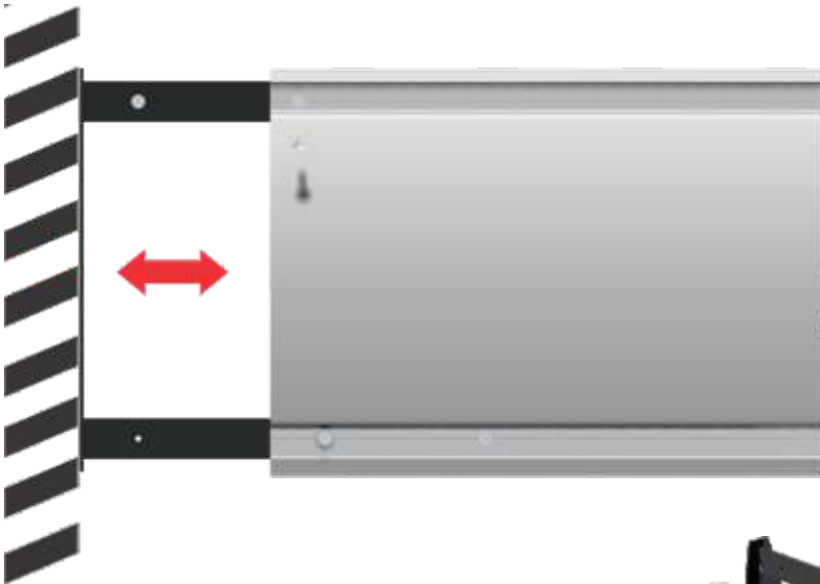

Double Sided Wall Signs

210mm and 300mm Signs

Add-on Option

Sign Frames slides into grooves to connect multiple sign frames.

Male/Female Interconnecting System
Can be cut to custom sizes

Product Features

- Print the desired sign on your printer.
- Easy to change sign.
- Add-on option (see picture above).
- For indoor use or outdoor use, depending on media used.
- Concealed mounting (screws, masonry plugs supplied)
- Non-reflective media cover supplied.
- Steel Powder Coated End Caps.

CODE	DESCRIPTION	SIZE
SF2123D	Sign Frame Double Sided Wall Mounted	230mm x 210mm
SF2129D	Sign Frame A4 Double Sided Wall Mounted	297mm x 210mm
SF2140D	Sign Frame Double Sided Wall Mounted	400mm x 210mm
SF4030	Sign Frame A3 Double Sided Wall Mounted	300mm x 420mm
SF4130	Sign Frame A3 Double Sided Wall Mounted	420mm x 300mm